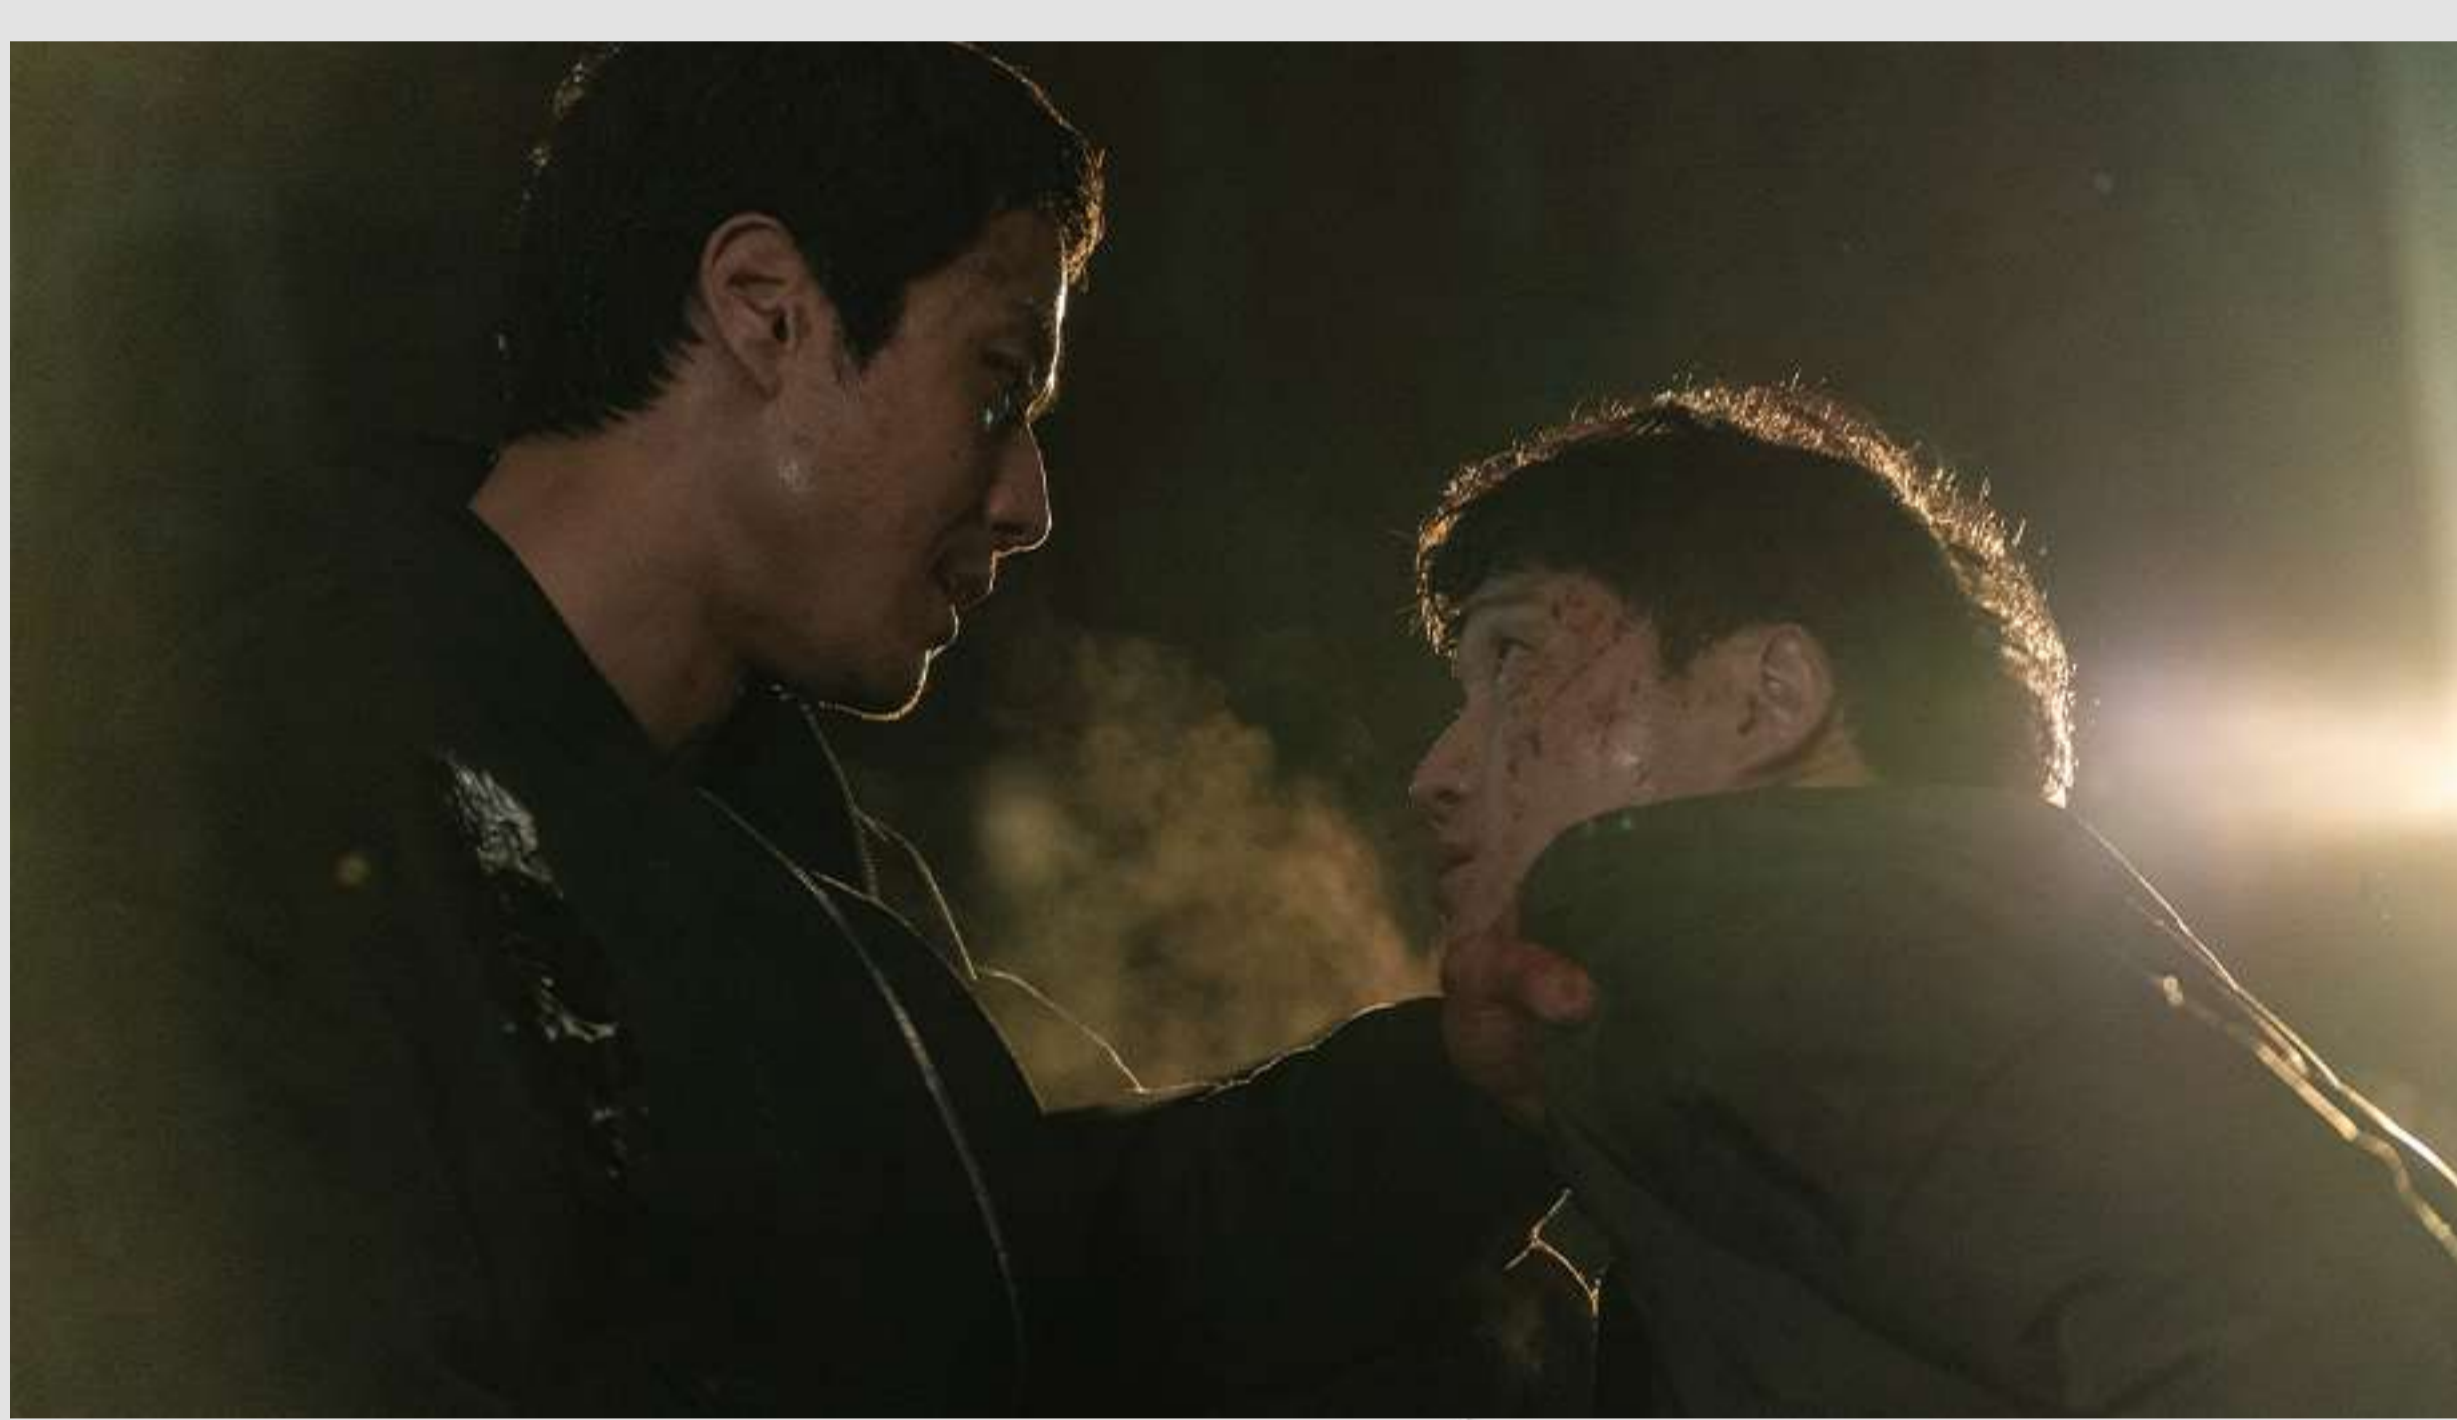

PRODUCTION

SOO FILM (Honest Candidate/ Will You Be There?)

DIRTY MONEY

더러운 돈에 손대지 마라

A DESPERATE DETECTIVE DUO LAY THEIR HANDS ON BIG, RISKY MONEY, AND THINGS START TO GO ALL WRONG.

Two detectives in need; Myung-deuk looks after gang and takes bribes for his sick daughter; Dong-hyuk assists Myung-deuk to pay off his gambling debts.

One day they hear an information that Chinese gang is shipping a big amount of cash abroad and decide to steal it for themselves.

But things go wrong and they're now chased both by police and Chinese gang.

GENRE | CRIME, NOIR

STATUS | POST-PRODUCTION

DIRECTOR

KIM MIN-SOO *Feature Debut*

CAST

JUNG WOO (Heung-boo: The Revolutionist/ New Trial)
KIM DAE-MYEONG (Hospital Playlist*/ The Drug King) *TV series